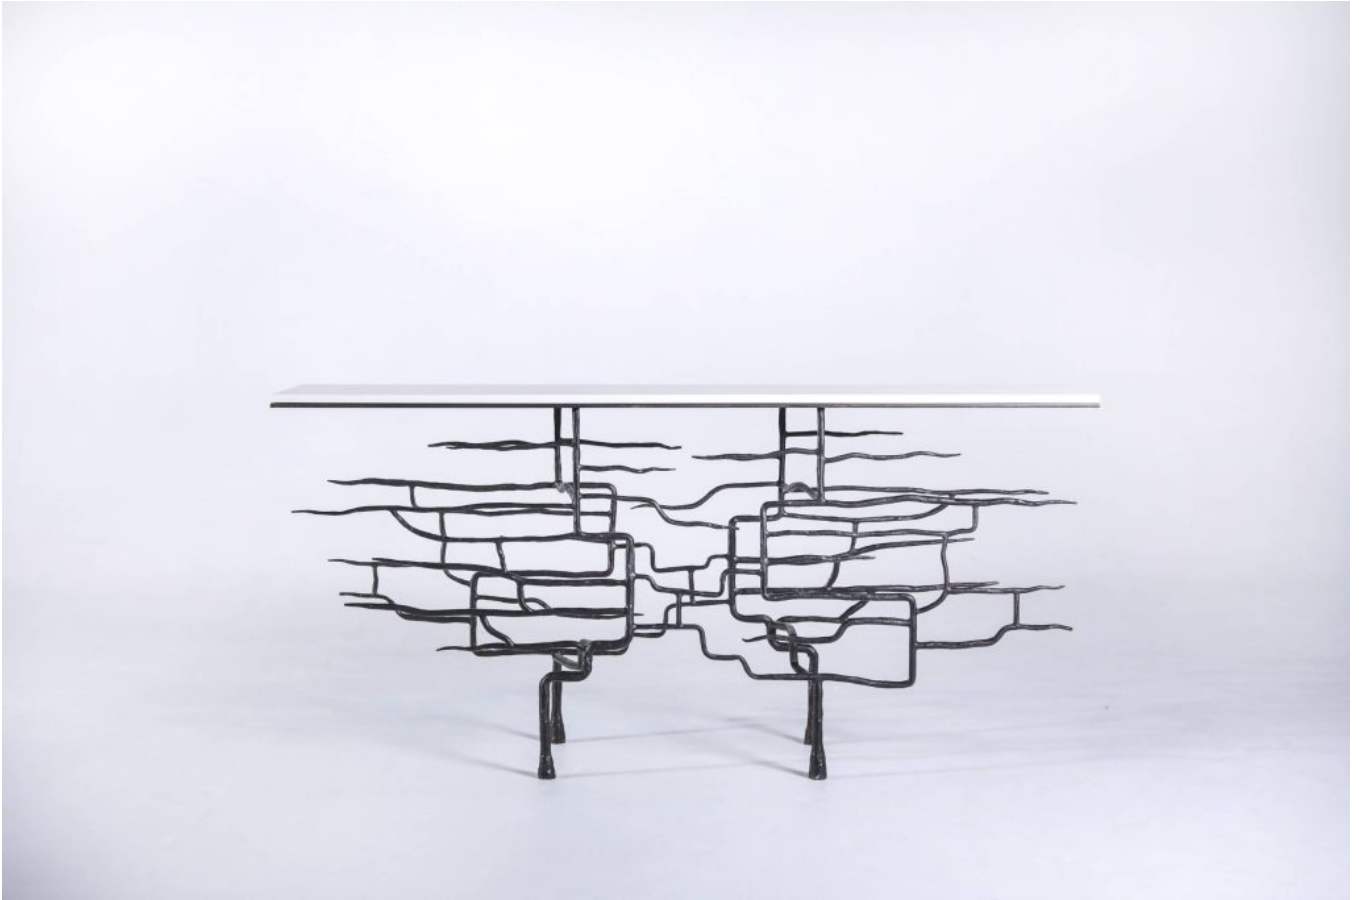

ADAM WILLIAMS

**FINISH**

Dark Brown & White

**SIZE SHOWN**

W1800 x D400 x H850mm

**TOP**

Stone & Bronze

## Genesis Console Table

Genesis Console Table Bronze & Stone has an intricate bronze framework inspired by nature, topped with white marble. Handmade to order to your specifications.

Nature-inspired handmade metal legs in a tree root formation.

The origins of design for this console table are rooted in organic structures: tree branches and roots. With a natural flow, the table design carefully marries a softer organic feel, with sharp, thorn-like edges.

This table has hammered metal frame with a white limestone top.

Available in bespoke sizes with a choice of finishes and tops.

SHOWN IN TEXTURED BLACK WITH ANTALYA LIMESTONE

---

\* Dimensions are provided as a guide, all Adam Williams Design products are made by hand and variations may occur in some products. **Lead Time:** Approx. 8 weeks